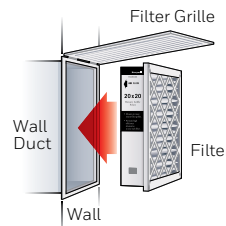

INSTALLATION

Wall Mount