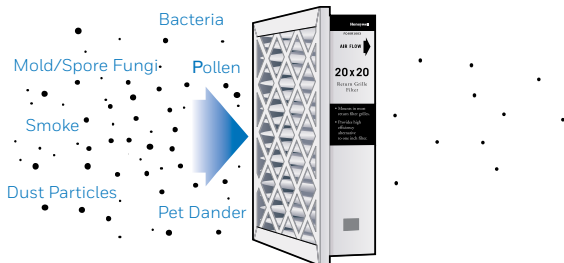

High-Performance Return Grille Filter

CLEANER AIR WITH LESS EFFORT

Longer life, lower maintenance, and cleaner indoor air: The High-Performance Return Grille Filter from Honeywell filters dust and reduces pollen, mold spores, bacteria, and other allergens with high-efficiency filtration equivalent to typical four-inch filters in a one-inch return grille space.

*Based on initial efficiency analysis of new filters tested at 3-10 micron particles at 295 feet per minute of airflow.

	MERV Rating	FC40R RETURN GRILLE FILTER	STANDARD 1" FILTER
Particle Size	MERV Rating	10	1-4
	0.3-1 micron	30%	0-5%
	1-3 micron	61%	5-15%
	3-10 micron	86%	10-20%

Superior Performance

Captures up to 85% of particles passing through the HVAC system. Up to 10 times more effective than standard one-inch filters.

Longer Lasting

Three times the life of a standard one-inch filter. Only replace every 6-12 months, versus monthly or quarterly.

Perfect Fit

Fits most one-inch ceiling or wall mount return grilles with 18 sizes to choose from.

Increases Efficiency

Filtered air puts less strain on your heating and cooling equipment, allowing it to run more efficiently.

TYPICAL HOUSEHOLD PARTICLES

FC40R air filters capture 15 times more 0.3-micron particles than typical one-inch fiberglass filters.

INSTALLATION

Wall Mount

Ceiling Mount

	PRODUCT DESCRIPTION	MERV RATING*
BEST	F300 Electronic Air Cleaners	12-16
BETTER	F200 Media Air Cleaners	13
GOOD	F100 Media Air Cleaners	11
GOOD	FC40R Return Grille Air Filters	10
	Standard One-Inch Furnace Filters	1-4

*Based on independent lab testing.

**Equivalent rating based on initial efficiency. EACs do not qualify for a true MERV rating.

GENERAL SPECIFICATIONS