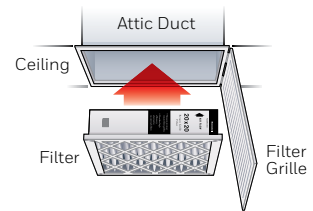

Ceiling Mount

	PRODUCT DESCRIPTION	MERV RATING*
BEST	F300 Electronic Air Cleaners	12-16
BETTER	F200 Media Air Cleaners	13
GOOD	F100 Media Air Cleaners	11
GOOD	FC40R Return Grille Air Filters	10
	Standard One-Inch Furnace Filters	1-4

*Based on independent lab testing.

**Equivalent rating based on initial efficiency. EACs do not qualify for a true MERV rating.

GENERAL SPECIFICATIONS

Return air filters fit most common brands of return grilles. Air filters are available in 5-pack cartons.

Size	Part Number	Size	Part Number
12" x 12" x 3"	FC40R1094	18" x 18" x 3"	FC40R1185
12" x 24" x 3"	FC40R1037	18" x 24" x 3"	FC40R1136
14" x 14" x 3"	FC40R1102	18" x 30" x 3"	FC40R1830
14" x 20" x 3"	FC40R1110	20" x 20" x 3"	FC40R1003
14" x 24" x 3"	FC40R1128	20" x 24" x 3"	FC40R1144
14" x 25" x 3"	FC40R1045	20" x 25" x 3"	FC40R1011
14" x 30" x 3"	FC40R1169	20" x 30" x 3"	FC40R1029
16" x 20" x 3"	FC40R1052	24" x 24" x 3"	FC40R1078
16" x 25" x 3"	FC40R1060	24" x 30" x 3"	FC40R1177

*1FC40R initial pressure drop of 0.12 in WC at 2 CFM per sq. inch.

For more information

forwardthinking.honeywell.com

Honeywell Automation and Control Solutions

1985 Douglas Drive North
Golden Valley, MN 55422-3992
www.honeywell.com

50-8985 RL | 1 | 03/2016
© 2016 Honeywell International Inc.